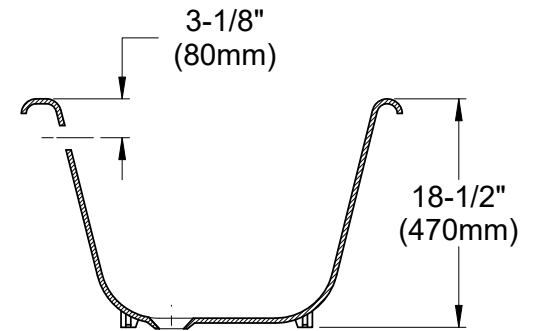

# VCT7DS6731NL1,2,5,8,W

67" Cast Iron Clawfoot Bathtub With 7" Faucet Drillings

M10 x 20 (4 pcs)

Section A-A