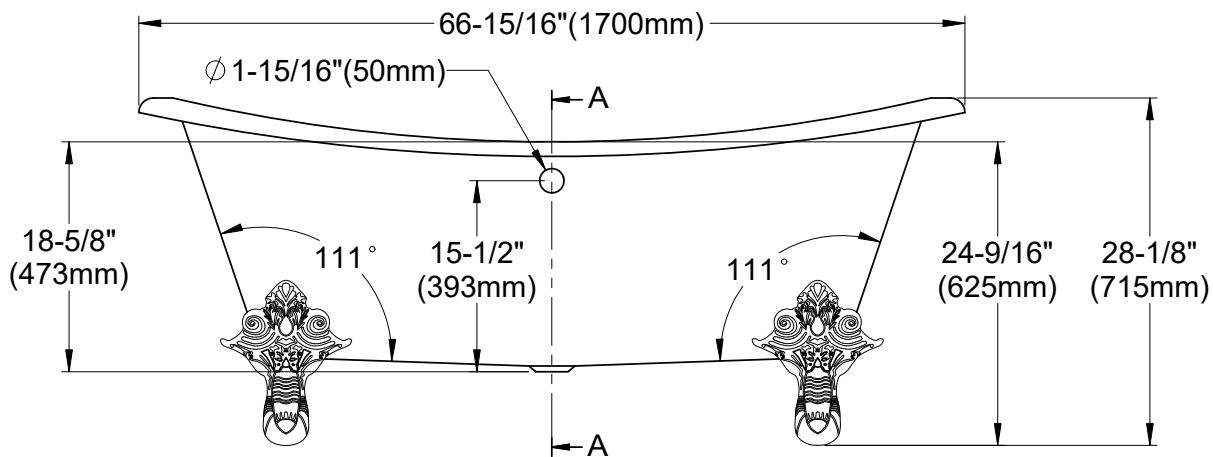

# VCT7DS6731NL1,2,5,8,W

67" Cast Iron Clawfoot Bathtub With 7" Faucet Drillings

M10 x 20 (4 pcs)

Section A-A