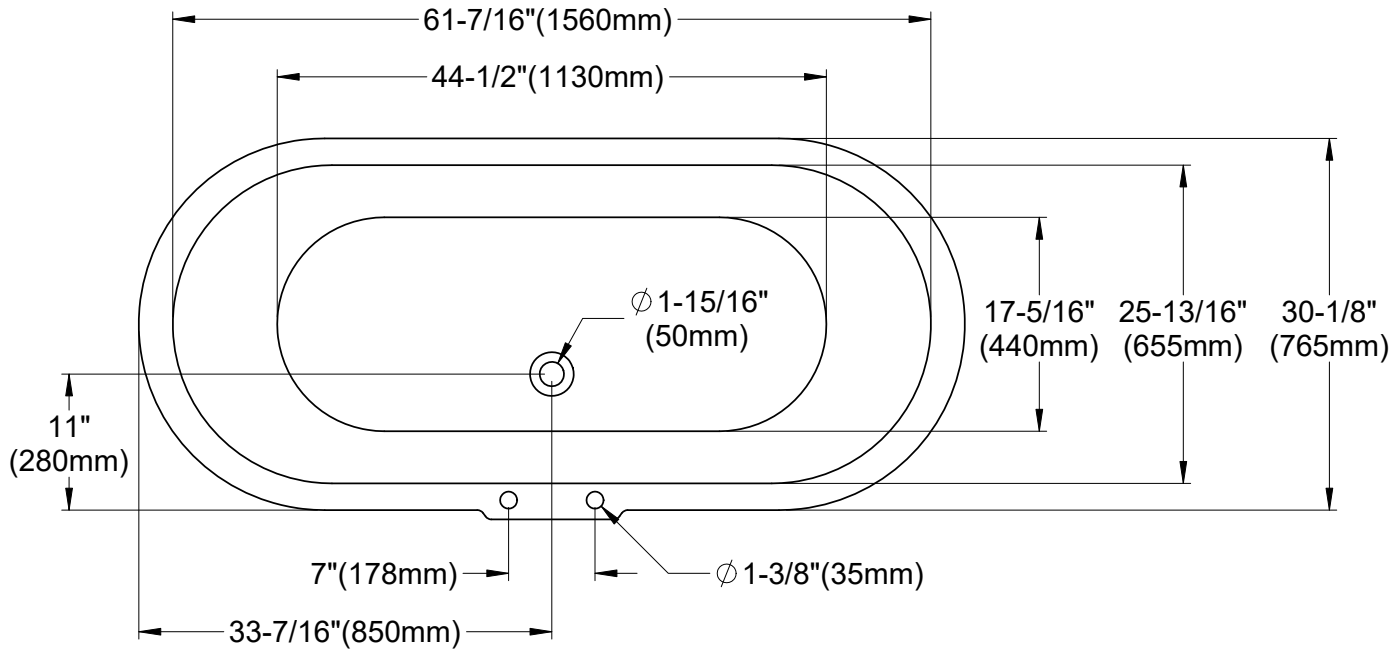

# VCT7DS6731NL1,2,5,8,W

67" Cast Iron Clawfoot Bathtub With 7" Faucet Drillings

M10 x 20 (4 pcs)

Section A-A